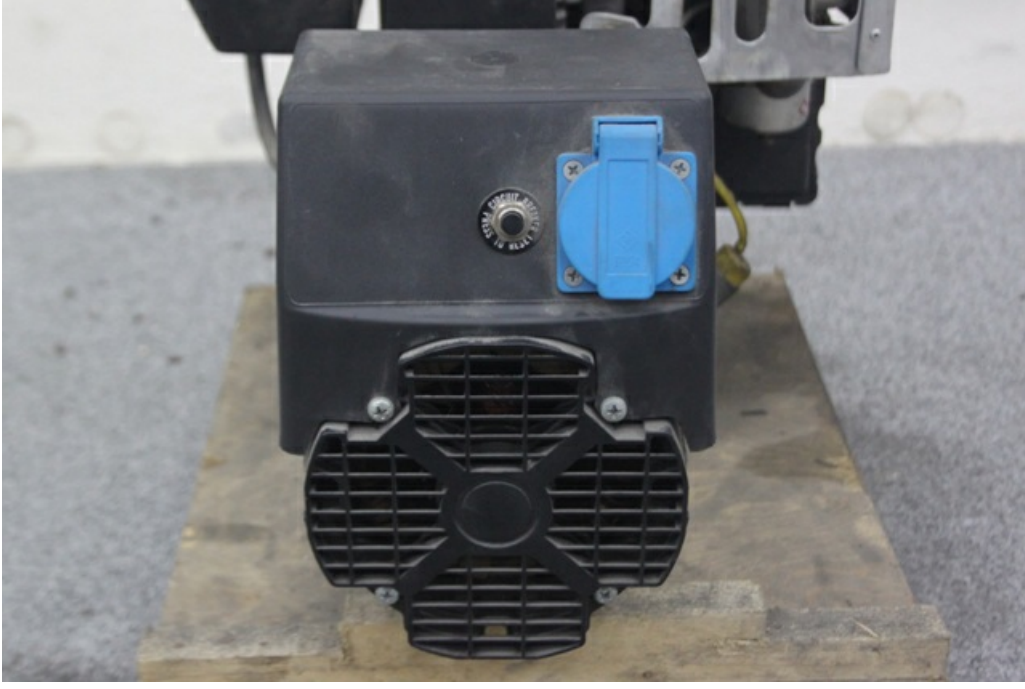

2 KVA BENZİNLİ. TEST EDİLEMEDİ.

Stok Numarası: 453362

rism generators		NUOVA SACCARDO MOTORI TORREBELVICINO (VI), ITALY TEL/FAX + + 39 0445595888/595800		CE
SINGLE-PHASE SYNCHRONOUS BRUSHLESS ALTERNATOR				
TYPE		ES80 B		N.061857778
S1 [KVA]	S2 [KVA]	V	A	50 Hz
2.2	2.5	230	9.5	3000 RPM
ACCORDING TO CEI EN 60034-1 - IEC 34.1 - VDE 0530 NF 51-111 - BS 5000				IP 20 PF = 1
				INSULATION F/H MADE IN ITALY - EU